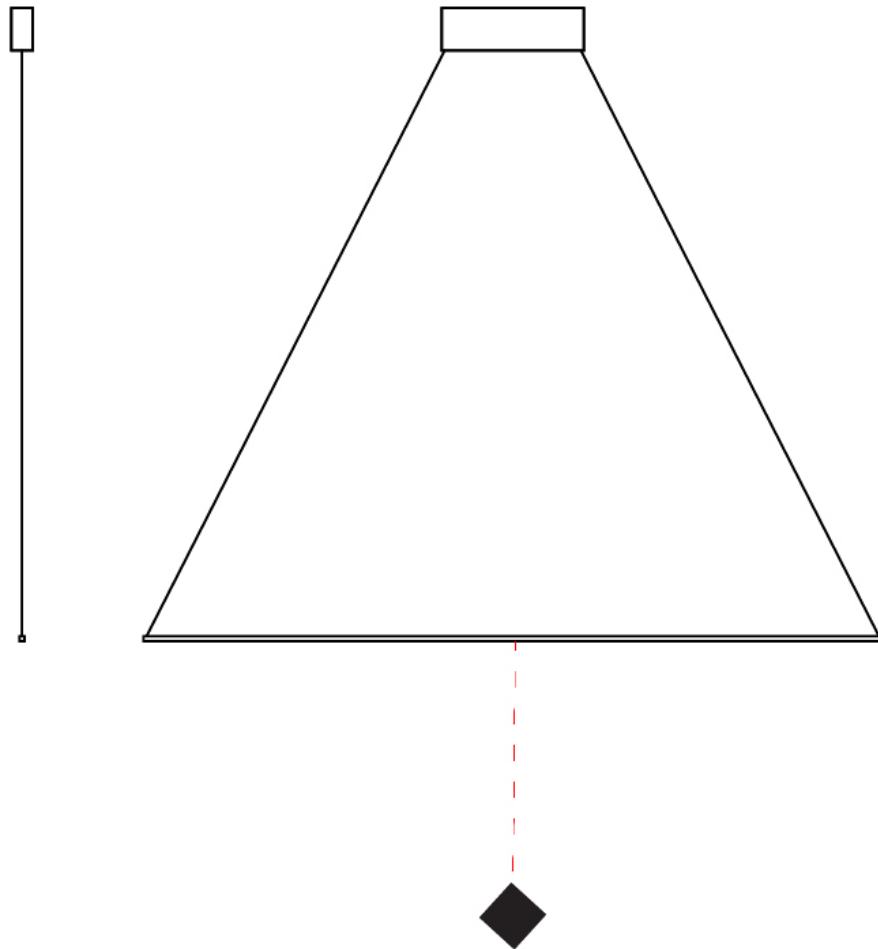

SPILO HORIZONTAL SUSPENSION

D42050-

PROJECT _____

TYPE _____

SPECIFIER _____

QUANTITY _____

DATE _____

D